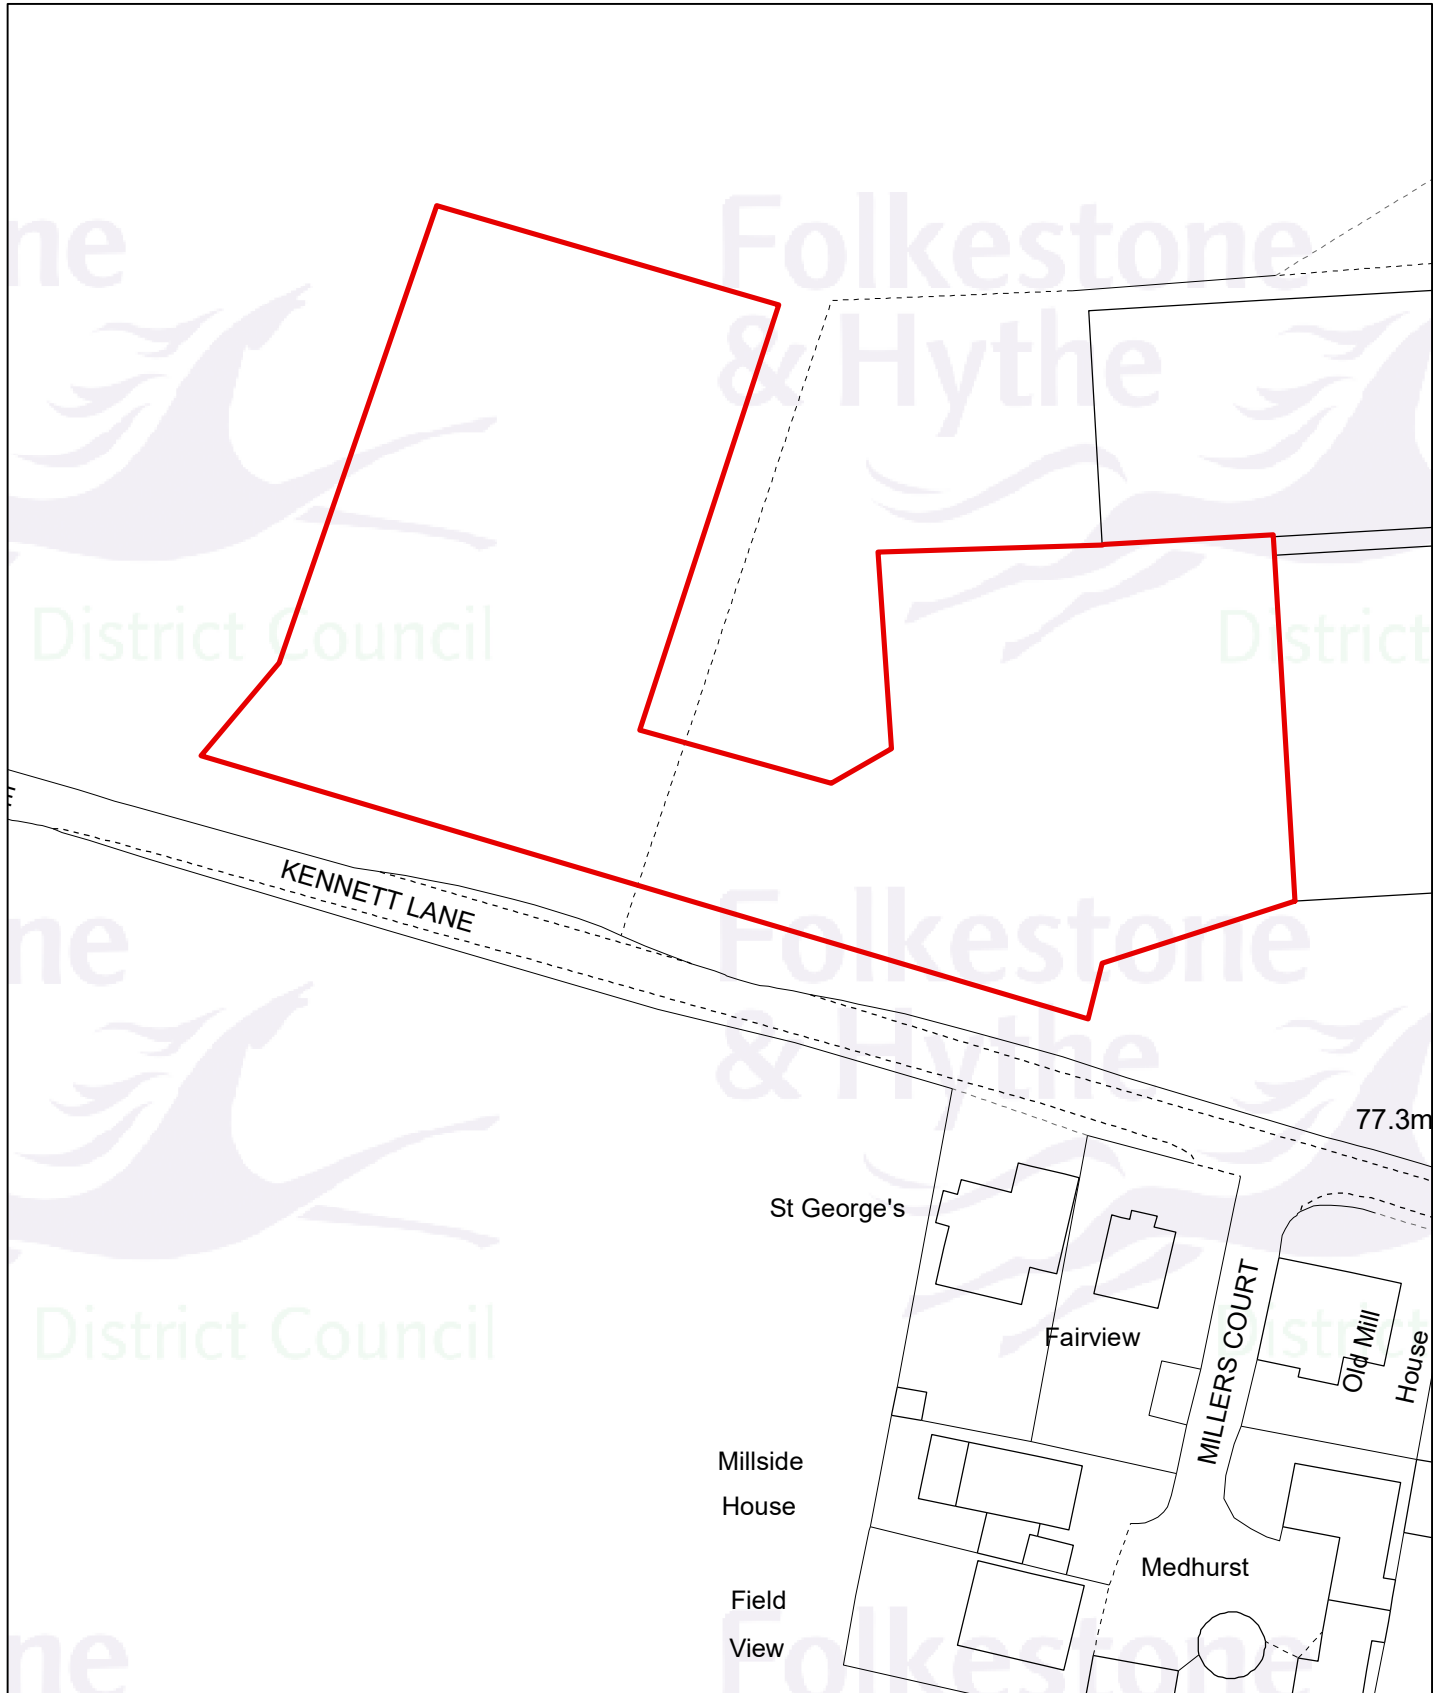

**Plan referred to in Section 192
Yew Tree Farm, Stone Street, Stanford, Ashford, TN25 6DH**

Planning Application:
21/1488/FH
Drawn date:
05 Apr 2022
Drawn by:
A.Gheorghita
Drawing ref:
1237/CO/LS

Llywelyn Lloyd
Chief Planning Officer

Contains Ordnance Survey data
© Crown copyright and database right
Folkestone & Hythe District Council 100019677 - 2022

0 5 10 20 30 40 50
Meters

Drawn at 1:800 on A4